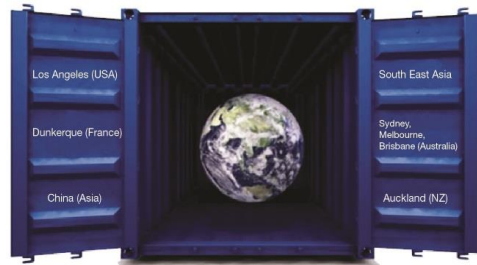

LONG BEACH

PAPEETE

15 rue du Dr Cassiau
BP: 44361 Papeete-Tahiti
Tel: (+00689) 40-42-99-60
Fax: (+00689)40-43-99-60
operations@worldcargopacific .com

Updated: 14/08
exports@worldcargopacific.com

LCL consolidation service ex Long Beach (United States) to Papeete (Tahiti)

VESSEL	CAP PAPATELE	POLYNESIA	CAP PAPATELE	POLYNESIA	CAP PAPATELE	POLYNESIA	CAP PAPATELE
<i>Voyage</i>	934S	511S	936S	512S	938S	513S	940S
<i>Cut-Off Long Beach</i>	20-Aug	5-Sep	20-Sep	7-Oct	23-Oct	8-Nov	22-Nov
<i>ETD Long Beach</i>	25-Aug	10-Sep	25-Sep	12-Oct	28-Oct	13-Nov	29-Nov
<i>ETA Papeete</i>	6-Sep	23-Sep	7-Oct	24-Oct	9-Nov	25-Nov	11-Dec

*Please note dates are subject to change

NEW ZEALAND
World Cargo Pacific New-Zealand
16/203 Kirkbride Road
Airport Oaks, Auckland
P O Box 73045, Auckland Airport 2150
Tel : +64 9 972 0460
exports@worldcargopacific.com